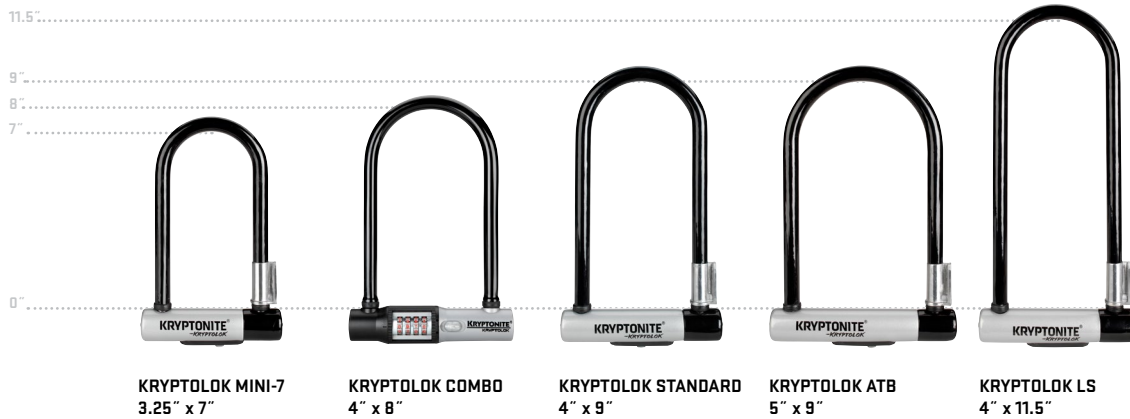

U-LOCK SIZE COMPARISON

Dimensions shown are the internal "inside the U" measurements.

NEW YORK SERIES

EVOLUTION SERIES

KRYPTOLOK SERIES

KEEPER SERIES

MESSENGER SERIES